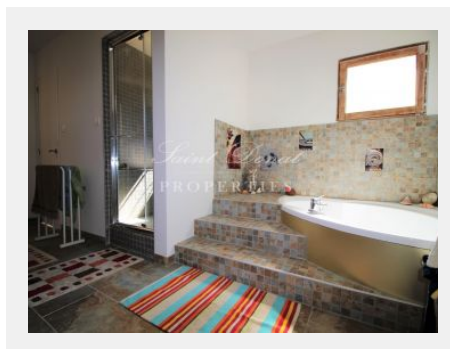

www.saintdonatproperties.com